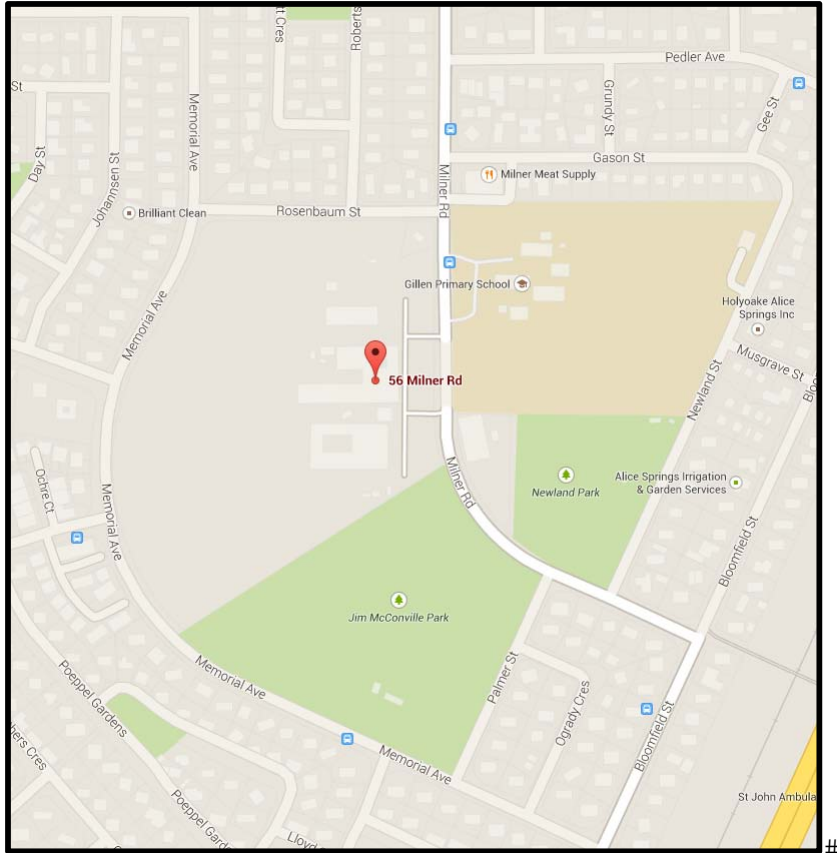

CENTRAL VENUE FOR ORAL EXAMINATIONS

Alice Springs Languages Centre

Centralian Middle School
56 Milner Road
GILLEN NT 0870

The far end of the school, next to the tennis courts.

<http://www.alicespringslanguagecentre.com/>

CENTRAL VENUE FOR ORAL EXAMINATIONS

Darwin Languages Centre

1 Namarluk Drive
LUDMILLA NT 0870

<http://www.darwinlanguagescentre.com/>