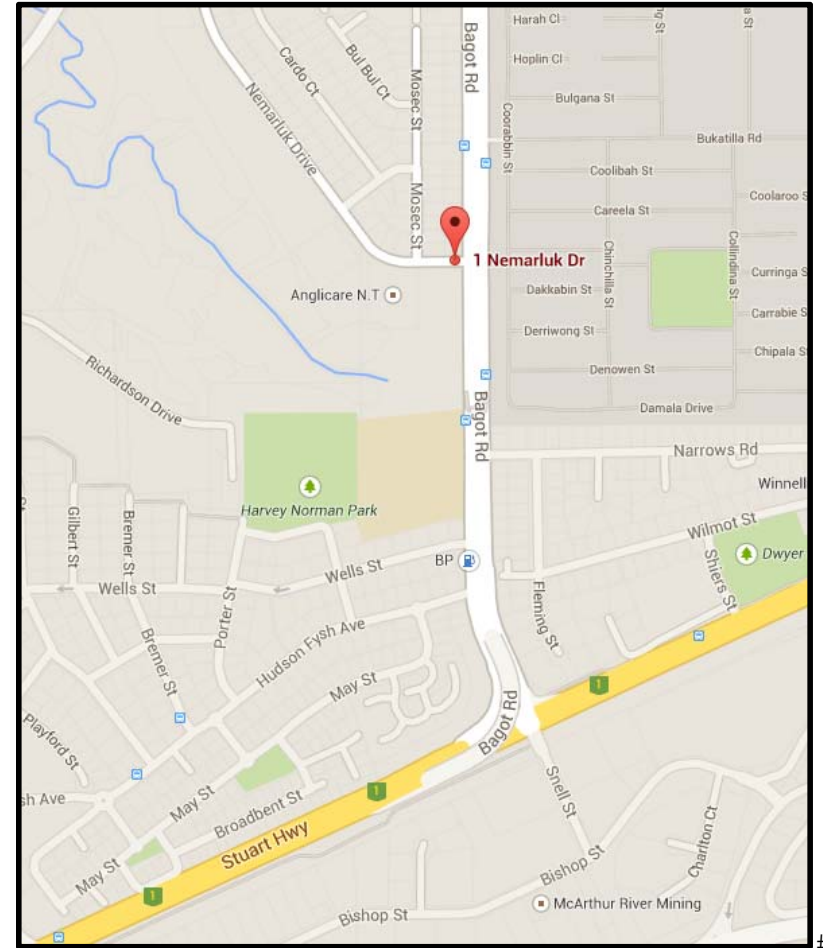

CENTRAL VENUE FOR ORAL EXAMINATIONS

Alice Springs Languages Centre

Centralian Middle School
56 Milner Road
GILLEN NT 0870

The far end of the school, next to the tennis courts.

<http://www.alicespringslanguagecentre.com/>

CENTRAL VENUE FOR ORAL EXAMINATIONS

Darwin Languages Centre

1 Namarluk Drive
LUDMILLA NT 0870

<http://www.darwinlanguagescentre.com/>